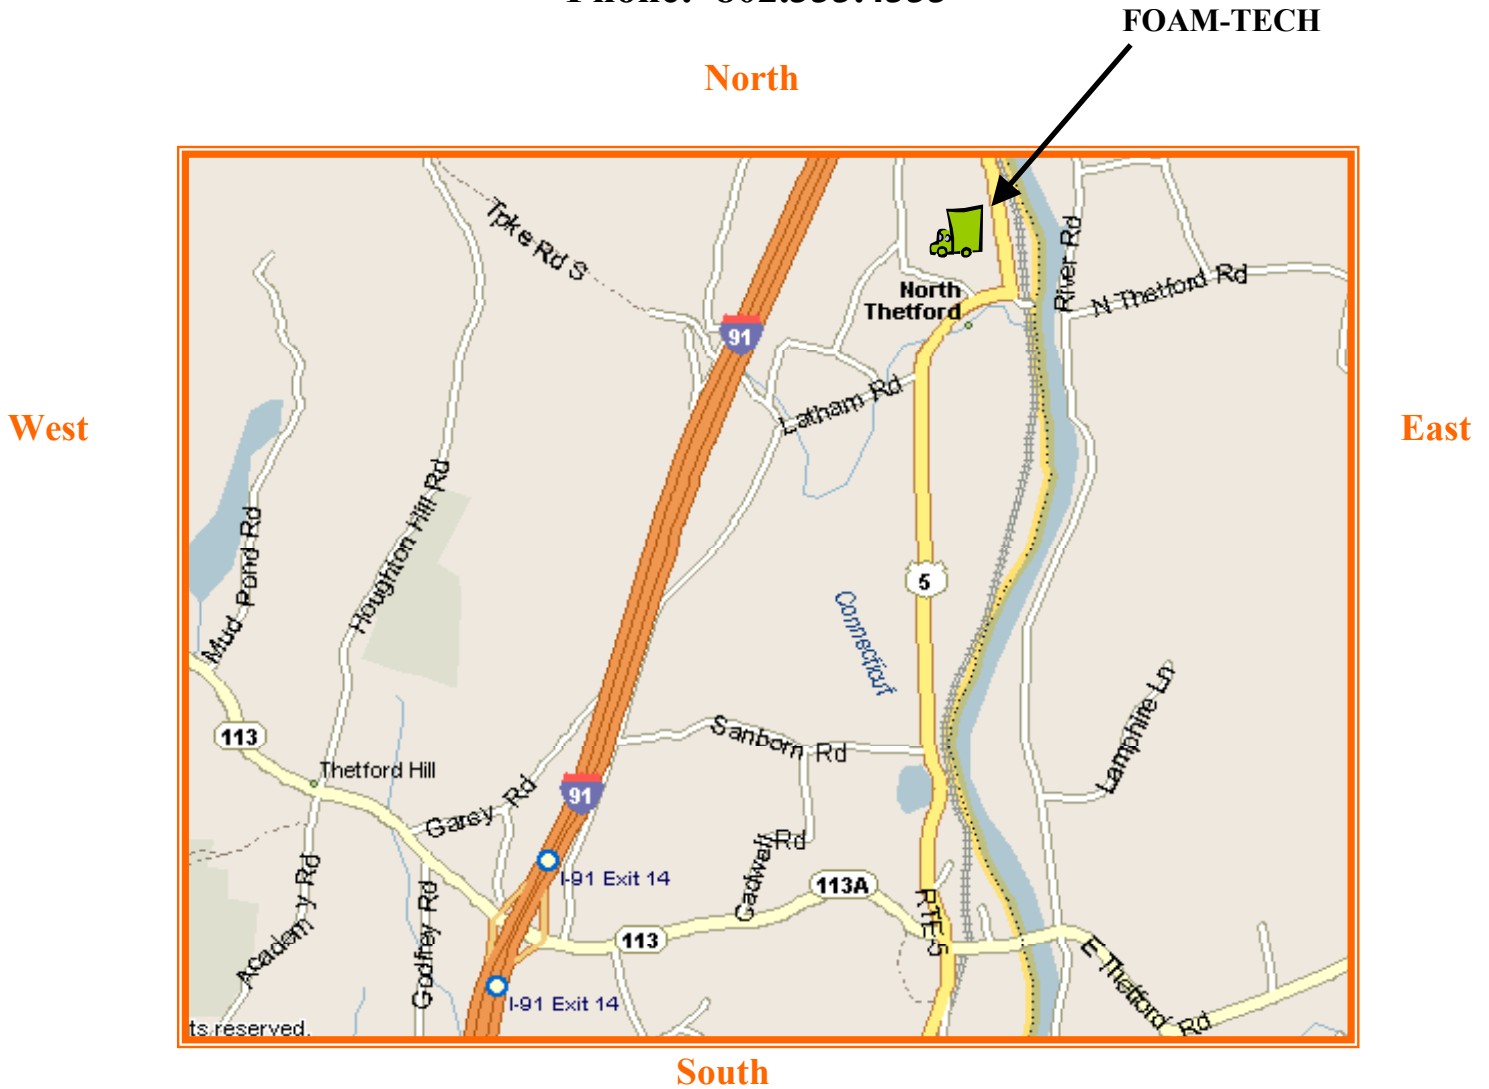

**Directions to:  
FOAM-TECH  
Route 5, North Thetford, Vermont  
Phone: 802.333.4333**

From I-91

Take exit 14 (Route 113)

Go East on 113 Toward Route 5

At “T” in road at Route 5 – Turn left onto Route 5

Go approximately 2 miles on Route 5 until you reach a 90° turn to the left

After this turn, FOAM-TECH is approximately 1/8 mile on the left (west side of road)